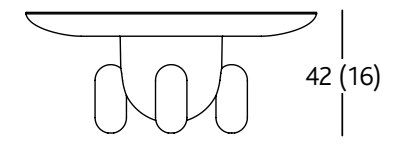

Explorer 3 - Multicolor Grey / Gris

Explorer 1 - Monocolor

Explorer 1

Explorer 2

Explorer 3

Measurements in cm
(Measurements in inches)

Finishes

Laquered fibreglass body. Solid turned wooden legs and lacquered. Painted glass table top.