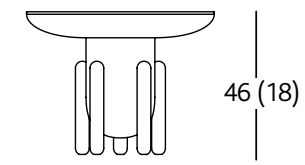

Explorer 3 - Multicolor Grey / Gris

Explorer 1 - Monocolor

Explorer 1

Explorer 2

Explorer 3

Measurements in cm
(Measurements in inches)

Finishes

Laquered fibreglass body. Solid turned wooden legs and lacquered. Painted glass table top.