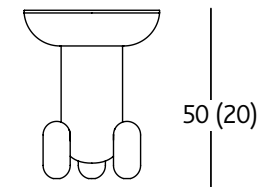

Explorer 3 - Multicolor Grey / Gris

Explorer 1 - Monocolor

Explorer 1

Explorer 2

Explorer 3

Measurements in cm
(Measurements in inches)

Finishes

Laquered fibreglass body. Solid turned wooden legs and lacquered. Painted glass table top.